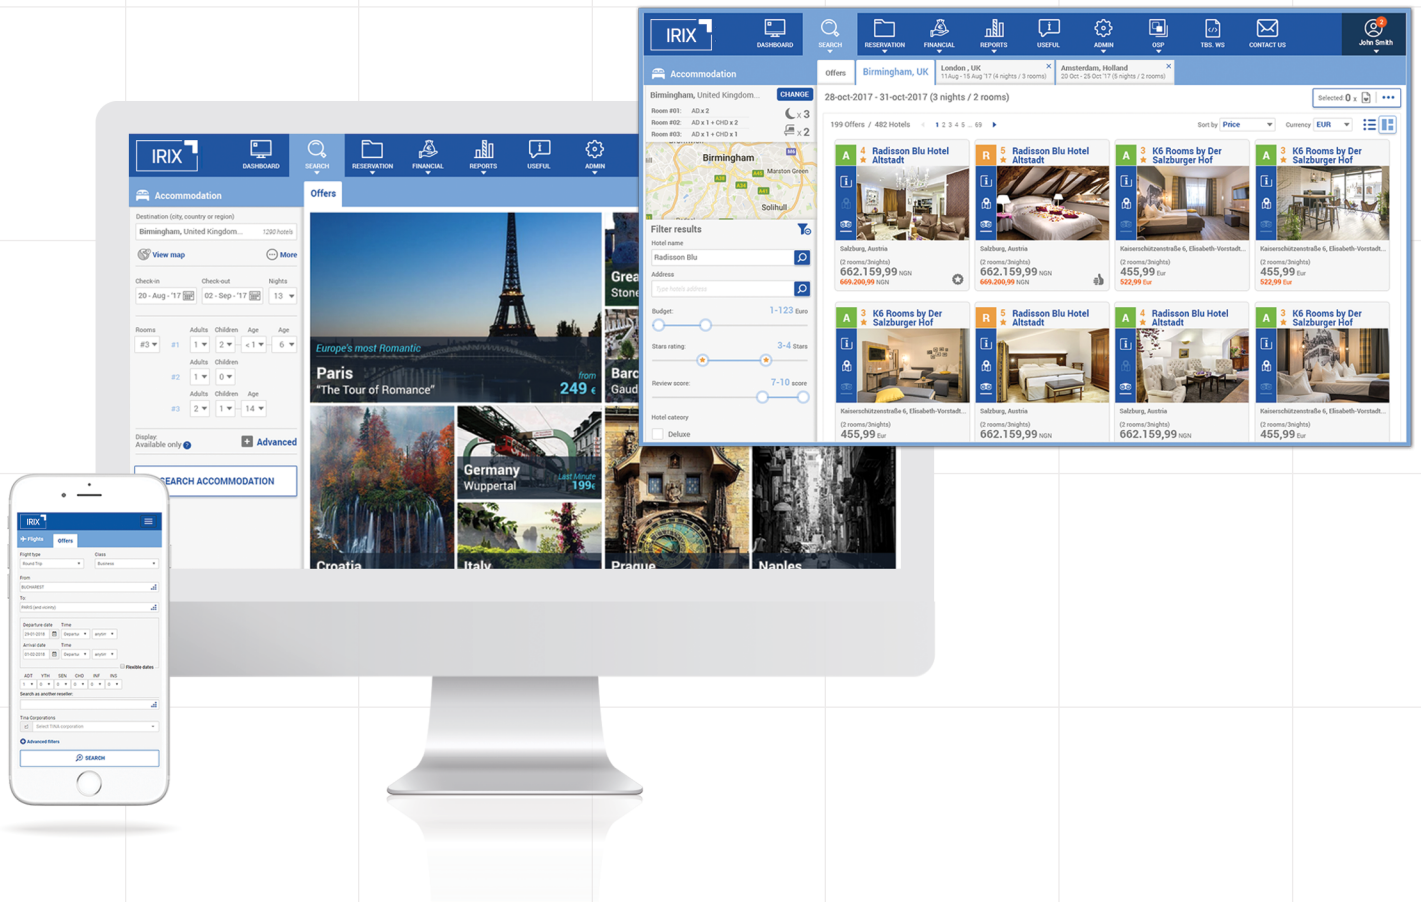

XML CONNECTORS AVAILABLE IN IRIX

2024

TRAVEL BOOKING SYSTEM
Content aggregation and distribution

dcst⁺

The world's largest travel services suppliers are integrated in IRIX booking solution

dcplus.net

FLIGHTS

* Customer certification or configuration might be required.

HOTELS

				
Amadeus Direct Connection	Expedia EAN Direct Connection	Hotelbeds Direct Connection	WebBeds Direct Connection	TBO Direct Connection
				
Go Global Direct Connection	Agoda Direct Connection	Bedsonline Direct Connection	Darina Holidays Direct Connection	DidaTravel Direct Connection
				
DOTW Direct Connection	FIT RUUMS Direct Connection	HotelsPro Direct Connection	Jumbo Direct Connection	Miki Direct Connection
				
Olympia Europe Direct Connection	Omnibees Direct Connection	Priceline Direct Connection	Rate Hawk Direct Connection	Restel Direct Connection
				
RezLive Direct Connection	Stuba Direct Connection	Sun Hotels Direct Connection	Travco Direct Connection	Travelclick Direct Connection
				
Travelgatex Direct Connection	W2M Direct Connection	Abreu Online Aggregator	Cosmobeds Aggregator	Egypt Express Aggregator
				
G2 Travel Aggregator	Global Travel Engine Aggregator	GRNconnect Aggregator	Hotelston Aggregator	ImperaTours Aggregator
				
Infinite Hotels Aggregator	ITrip Aggregator	Nuitee Aggregator	PriceTravel Aggregator	Prime Travel Aggregator

			
Smyrooms Aggregator	TTL Aggregator	Voyages Tours Aggregator	Youtravel Aggregator
			
Accent DMC	Babylon Holiday	Btravel Online	Ebooking Center
			
Go Hotels	Jumbo Travel		
ACTIVITIES			
			
Hotelbeds Direct Connection APITUDE			
CAR RENTAL		TRANSFERS	
			
Ofran Direct Connection		Hotelbeds Direct Connection APITUDE	
INSURANCE			
			
Generali - Romania Market Direct Connection			