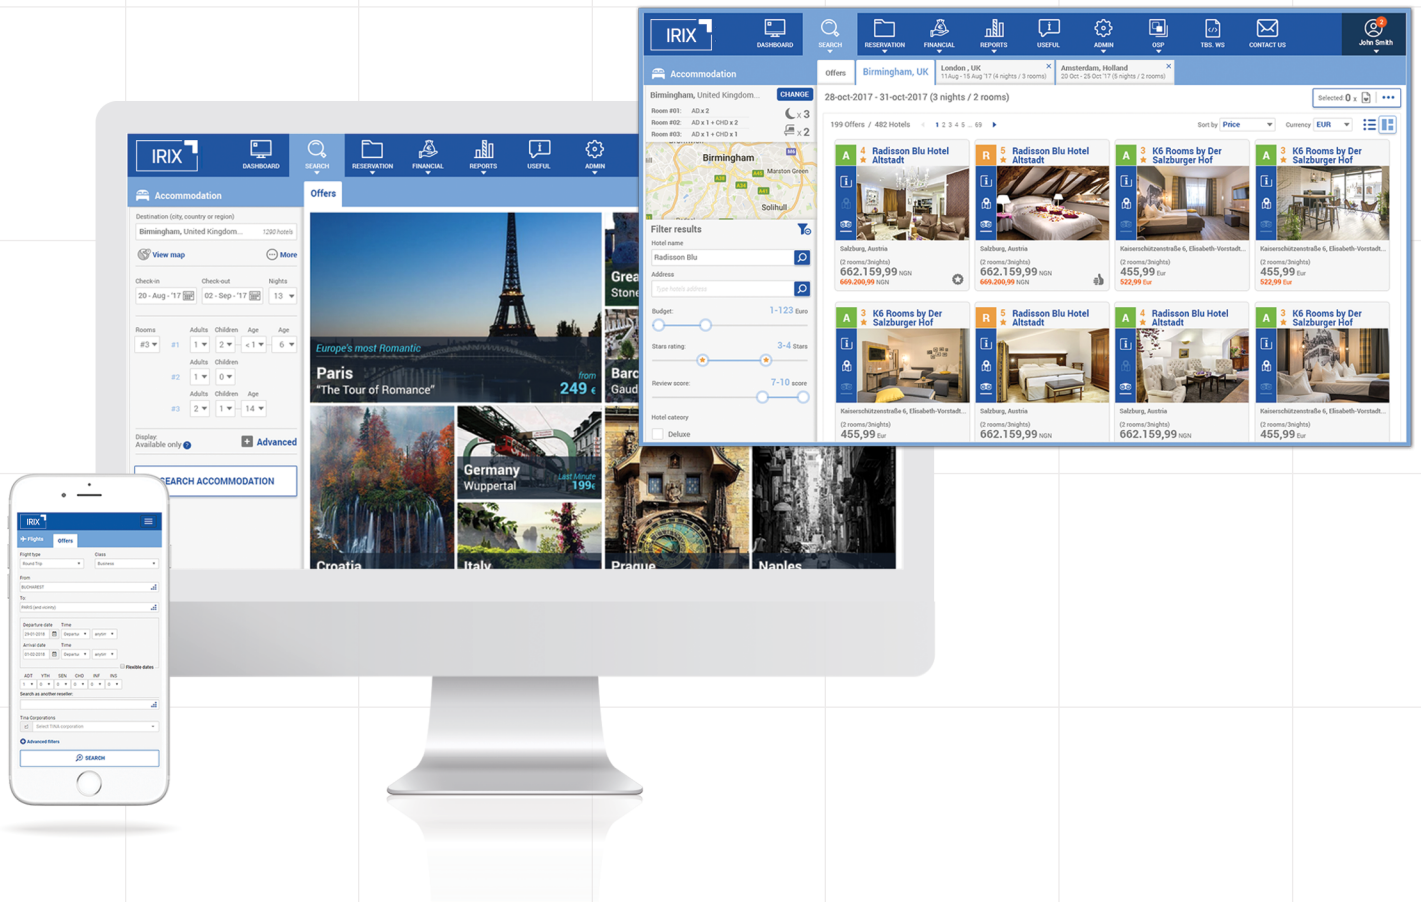

XML CONNECTORS AVAILABLE IN IRIX

2024

TRAVEL BOOKING SYSTEM
Content aggregation and distribution

dcst⁺

The world's largest travel services suppliers are integrated in IRIX booking solution

dcplus.net

FLIGHTS

* Customer certification or configuration might be required.

HOTELS

				
Amadeus Direct Connection	Expedia EAN Direct Connection	Hotelbeds Direct Connection	WebBeds Direct Connection	TBO Direct Connection
				
Go Global Direct Connection	Agoda Direct Connection	Bedsonline Direct Connection	Darina Holidays Direct Connection	DidaTravel Direct Connection
				
DOTW Direct Connection	FIT RUUMS Direct Connection	HotelsPro Direct Connection	Jumbo Direct Connection	Miki Direct Connection
				
Olympia Europe Direct Connection	Omnibees Direct Connection	Priceline Direct Connection	Rate Hawk Direct Connection	Restel Direct Connection
				
RezLive Direct Connection	Stuba Direct Connection	Sun Hotels Direct Connection	Travco Direct Connection	Travelclick Direct Connection
				
Travelgatex Direct Connection	W2M Direct Connection	Abreu Online Aggregator	Cosmobeds Aggregator	Egypt Express Aggregator
				
G2 Travel Aggregator	Global Travel Engine Aggregator	GRNconnect Aggregator	Hotelston Aggregator	ImperaTours Aggregator
				
Infinite Hotels Aggregator	ITrip Aggregator	Nuitee Aggregator	PriceTravel Aggregator	Prime Travel Aggregator

			
Rakuten Travel Xchange Aggregator	Smyrooms Aggregator	TTL Aggregator	Voyages Tours Aggregator
			
Youtravel Aggregator	Accent DMC	Babylon Holiday	Btravel Online
			
Ebooking Center	Go Hotels	Jumbo Travel	
ACTIVITIES			
			
Hotelbeds Direct Connection APtude			
CAR RENTAL		TRANSFERS	
			
Ofran Direct Connection		Hotelbeds Direct Connection APtude	
INSURANCE			
			
Generali - Romania Market Direct Connection			