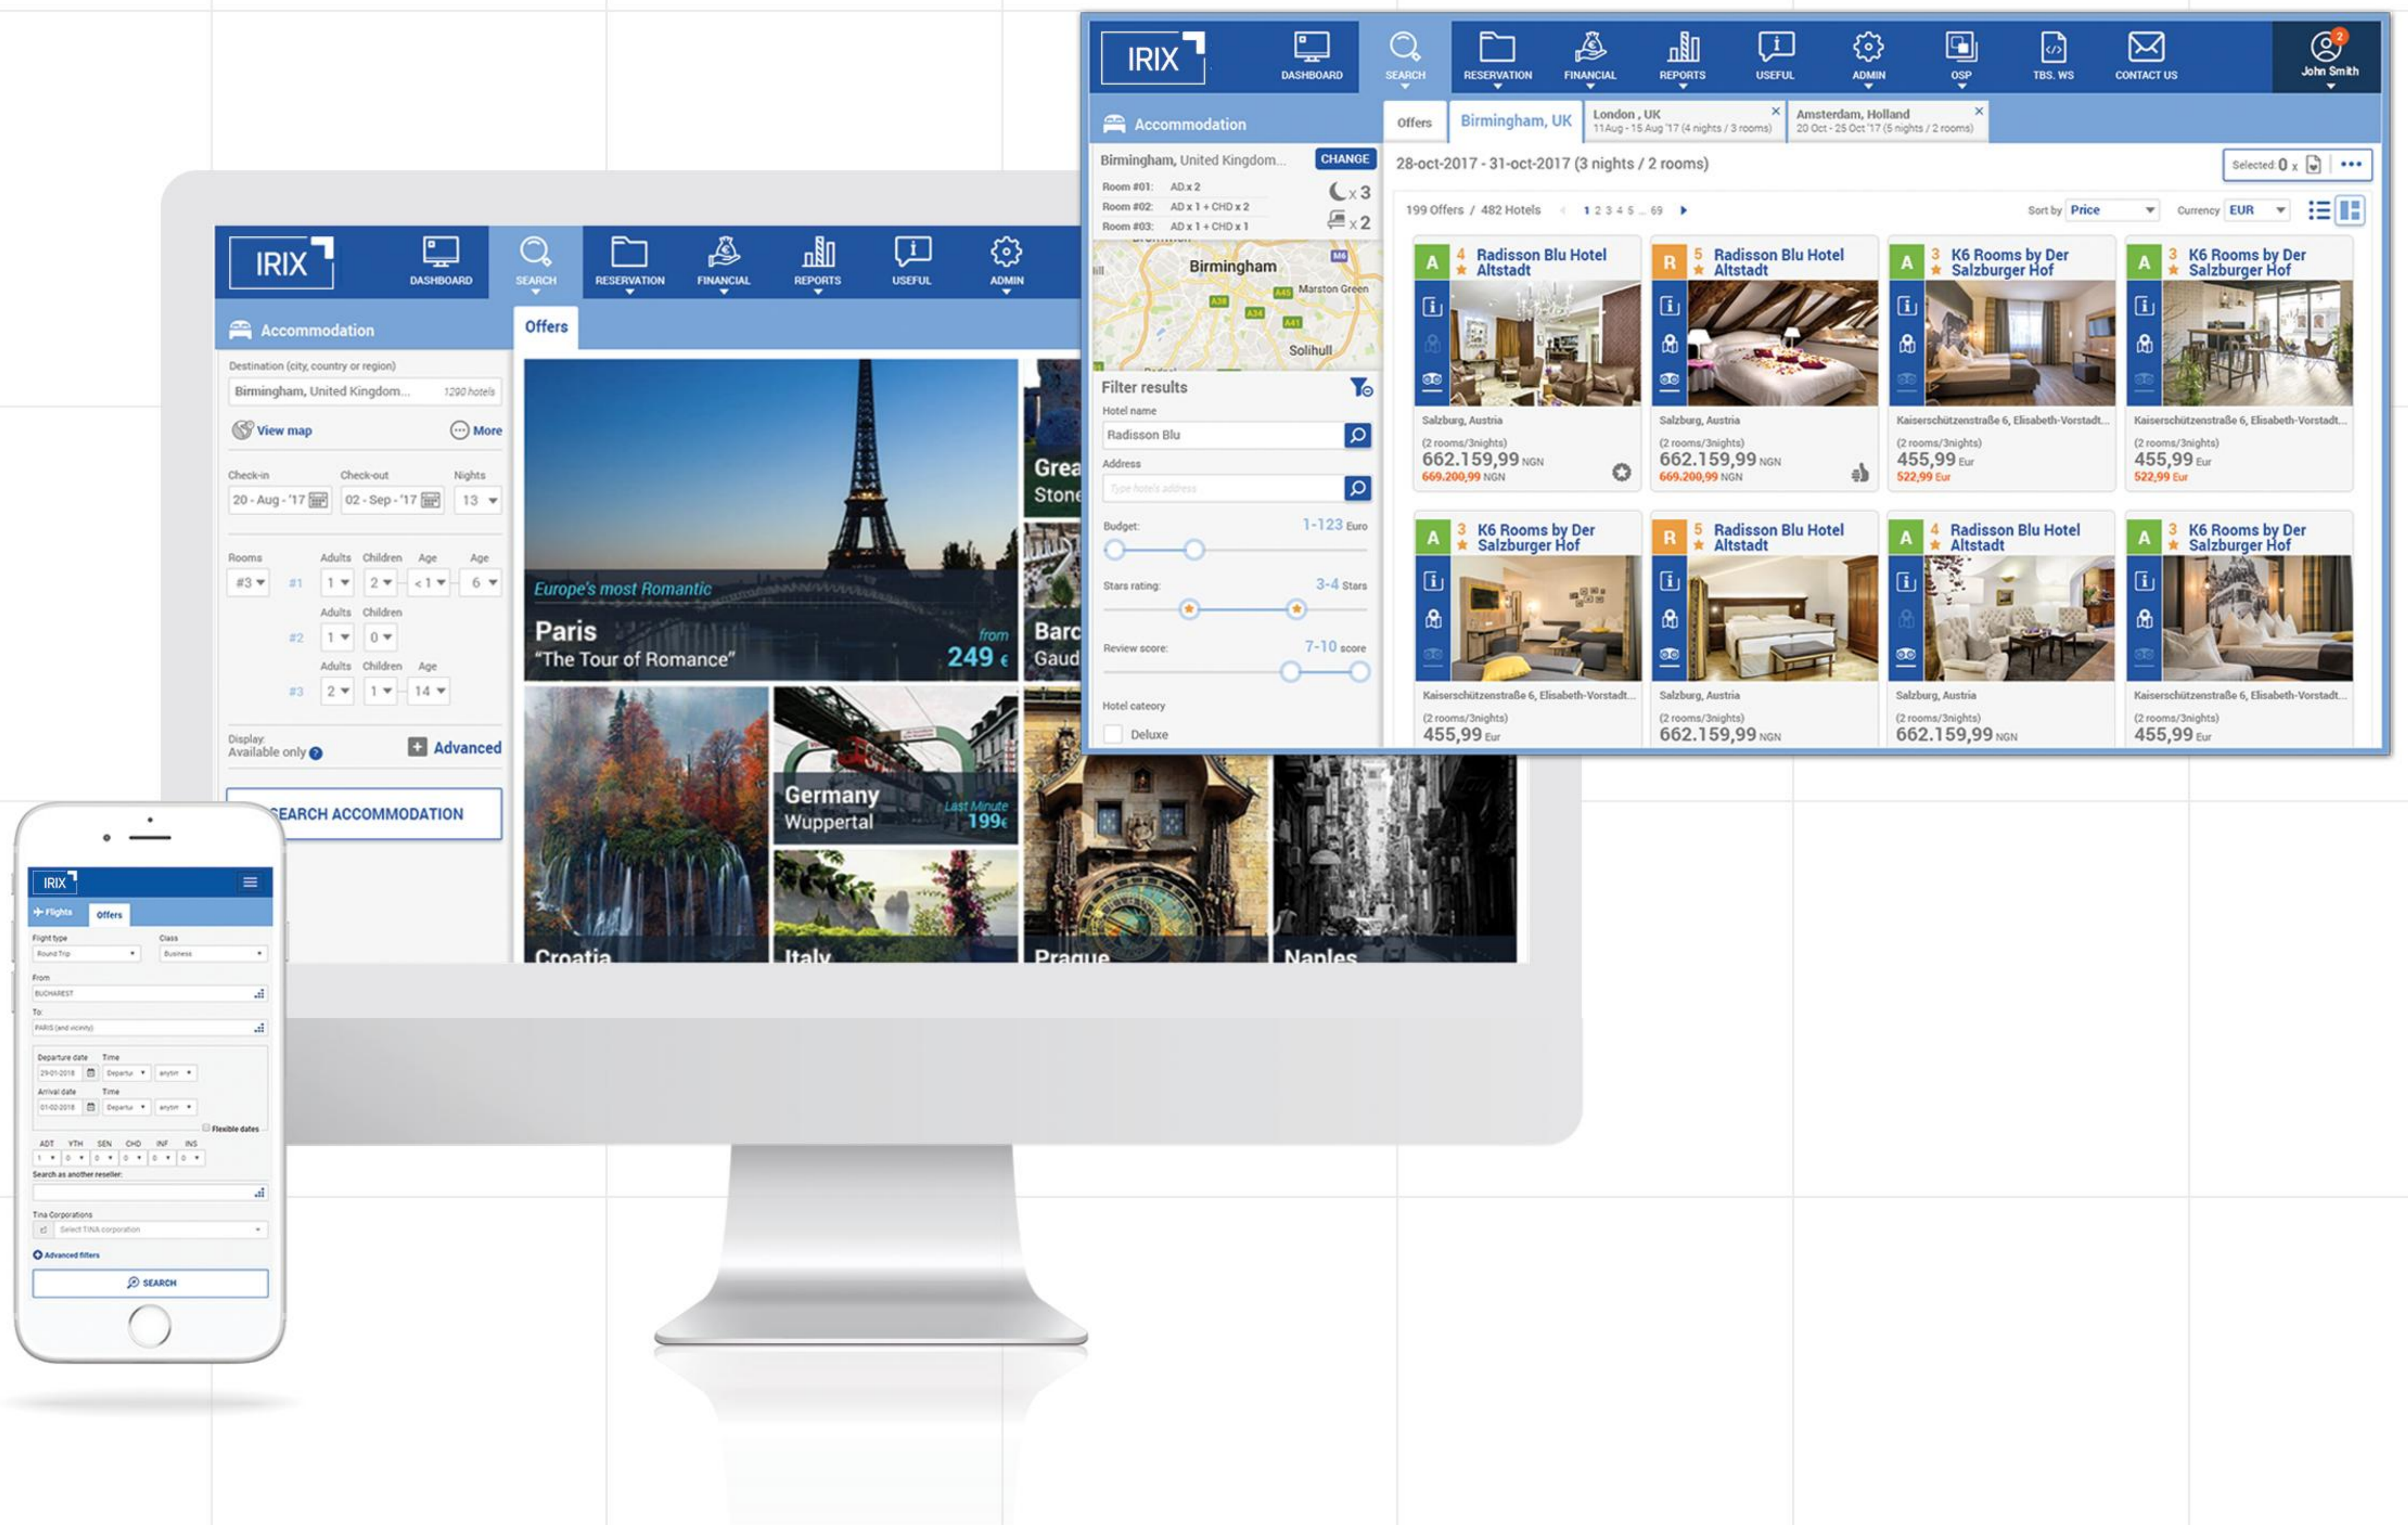

dcst⁺

The world's largest travel services suppliers are integrated in IRIX booking solution

dcplus.net