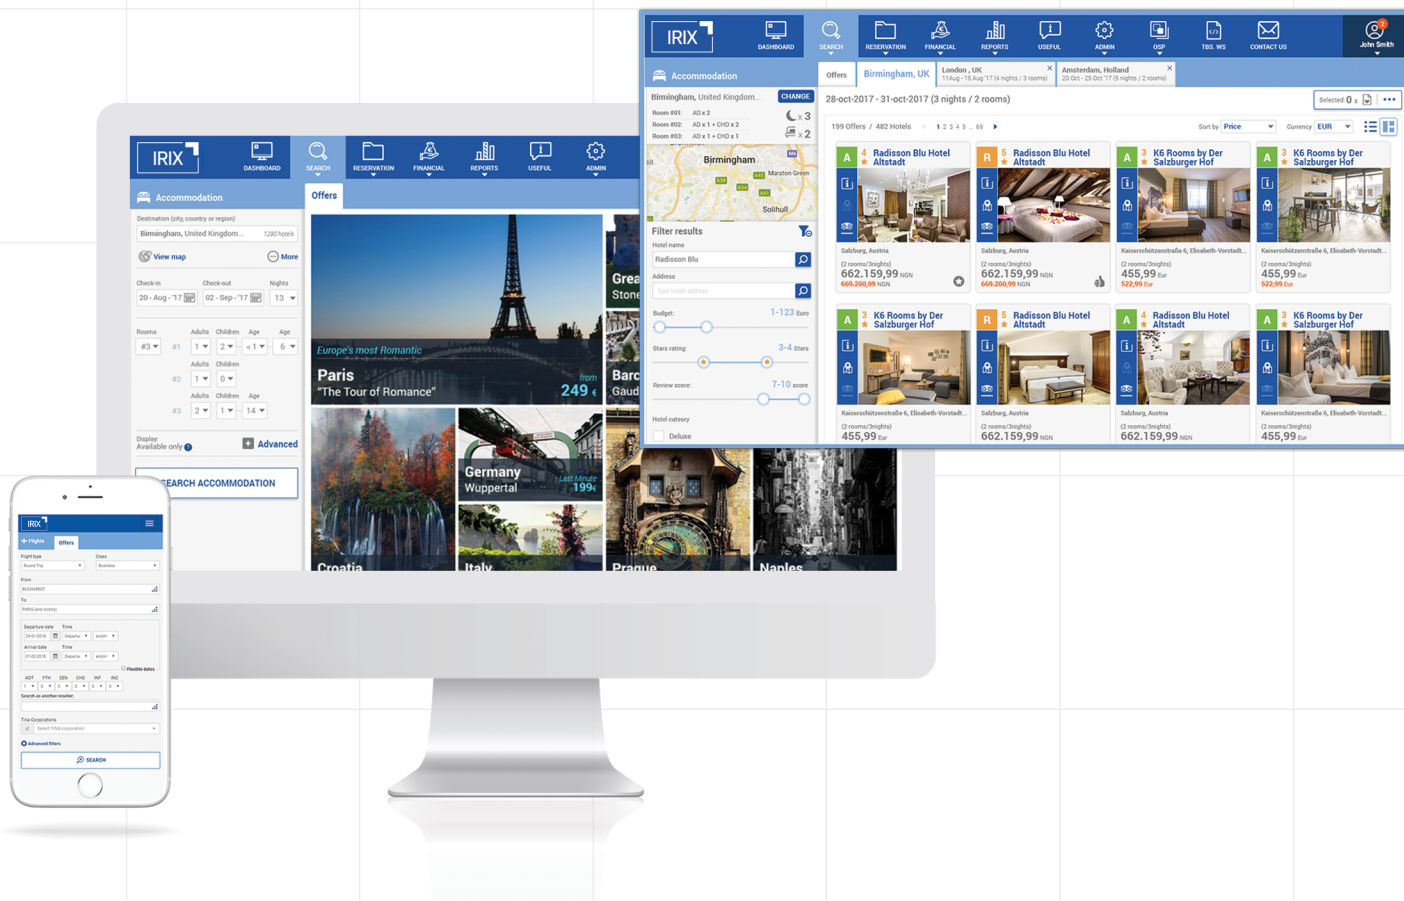

XML CONNECTORS AVAILABLE IN IRIX

TRAVEL BOOKING SYSTEM
Content aggregation and distribution

dcst⁺

The world's largest travel services suppliers are integrated in IRIX booking solution

dcplus.net

FLIGHTS

 Amadeus	 Amadeus NDC[X]	 Travelport	 Sabre	 TravelFusion
 Lufthansa	 Austrian Airlines	 Brussels Airlines	 SWISS	 Emirates
 Singapore Airlines	 Aegean	 Olympic	 Azul	 Gol
 Copa Airlines	 Babylon Booking	 Interjet *	 JetSmart *	 Viva Aerobus *
 Viva Air Colombia *	 Viva Air Peru *	 Volaris *	 Flynas *	 Indigo *
 Jazeera Airways *	 Wizzair *	 Air Asia *	 Cebu Pacific *	 Citilink *
 Jetstar Airways *	 Scoot Tigerair *	 Cathay Pacific *	 Garuda Indonesia *	 Qantas *
 United Airlines *	 Vietnam Airlines *	 Lion Air *		

* Customer certification or configuration might be required.

HOTELS

				
Amadeus	AcademService	AC Tours	Accent DMC	Agoda
				
AIC Group	ASA	ATI	Babylon Holiday	Bedsonline
				
Bronevik	Daiei Tokyo	Darina Holidays	DidaTravel	DOTW <small>Seamlessly Connecting Travel Professionals Worldwide</small>
				
Ebooking Center	Egypt Express	Expedia EAN	FIT RUUMS	Go Global
				
Go Hotels <small>SunMedair Group</small>	Grand Express	GRNconnect	Global Travel Engine	HanaTour ITC
				
Hong Thai Travel	Hotelbeds	HotelBookPRO	Hotel Link	HotelsPro <small>The Key to Global Travel</small>
				
Hotelston	HS Travel	Hua Min	Jumbo	LCI Travel Solutions
				
Lots of Hotels	Miki	Olympia Europe	Omnibeas	Priceline <small>partner network.com™</small>